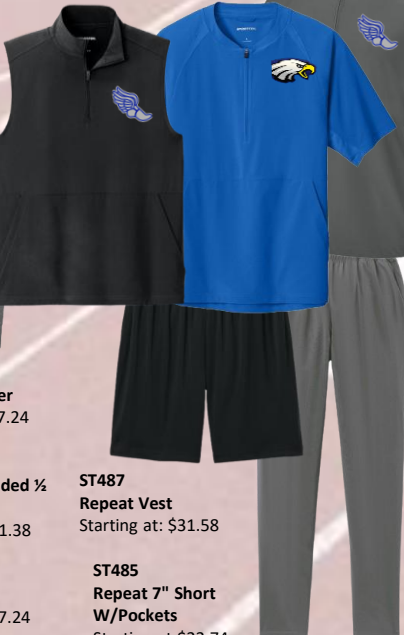

## Sport-Wick Stretch Collection

## Repeat Collection

ST850  
1/2-Zip Pullover  
Starting at: \$37.24

ST857/ST856  
Full Zip & Hooded ¼ Zip  
Starting at: \$41.38

PST858  
Jogger  
Starting at: \$37.24

ST487  
Repeat Vest  
Starting at: \$31.58