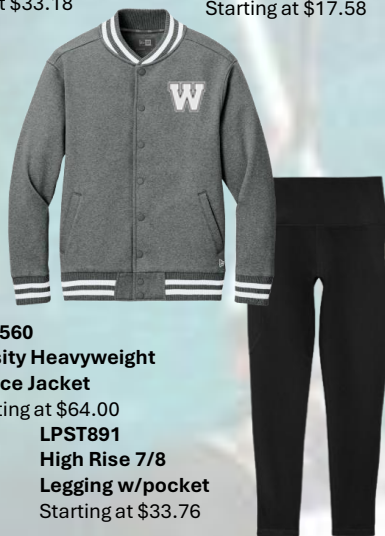

Outerwear

J317/L317 Core Soft Shell Jacket
Starting at \$41.38

MM7201 Boxy Quilted Jacket
Starting at \$70.36

J333/L333 Torrent Waterproof Jacket
Starting at \$62.08

JST55 Sideline Insulated Waterproof Parka
Starting at \$82.78

JST58 Insulated Varsity Jacket
Starting at \$62.08

ST941/LST941 Technical Hybrid Vest
Starting at \$38.98

ST940/LST940 Technical Hybrid Jacket
Starting at \$62.08

MM7217 Puffy Vest
Starting at \$72.42

MM7213 Puffy Parka
Starting at \$103.48

Women's Coaches Wear

Adult Sizes: XS-4XL

Pricing shown in Retail

Price does not include team discounts, shipping, extended sizes or decoration

Blazer/Hoodie Fashion

MM3031
Relaxed Knit Blazer
Starting at \$76.56
NL9301
Laguna Hoodie
Starting at \$33.18

CT102482
Midweight Utility Legging
Starting at \$72.45

NEA560
Varsity Heavyweight Fleece Jacket
Starting at \$64.00
LPST891
High Rise 7/8 Legging w/pocket
Starting at \$33.76

Headwear

STC51 Action Visor
Starting at \$9.99