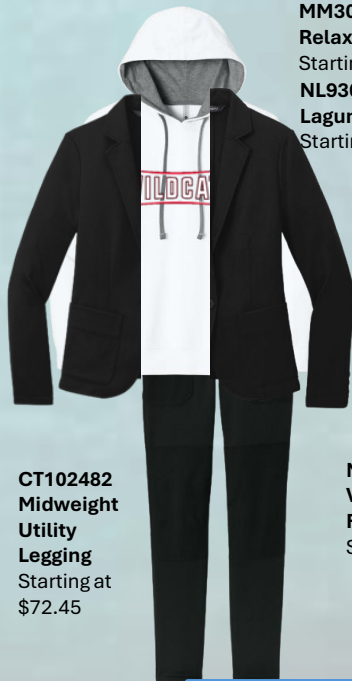

Outerwear

J317/L317 Core Soft Shell Jacket
Starting at \$41.38

MM7201 Boxy Quilted Jacket
Starting at \$70.36

J333/L333 Torrent Waterproof Jacket
Starting at \$62.08

JST55 Sideline Insulated Waterproof Parka
Starting at \$82.78

JST58 Insulated Varsity Jacket
Starting at \$62.08

ST941/LST941 Technical Hybrid Vest
Starting at \$38.98

ST940/LST940 Technical Hybrid Jacket
Starting at \$62.08

MM7217 Puffy Vest
Starting at \$72.42

MM7213 Puffy Parka
Starting at \$103.48

Women's Coaches Wear

Adult Sizes: XS-4XL

Pricing shown in Retail

Price does not include team discounts, shipping, extended sizes or decoration

Blazer/Hoodie Fashion

MM3031
Relaxed Knit Blazer
Starting at \$76.56
NL9301
Laguna Hoodie
Starting at \$33.18

CT102482
Midweight Utility Legging
Starting at \$72.45

NEA560
Varsity Heavyweight Fleece Jacket
Starting at \$64.00
LPST891
High Rise 7/8 Legging w/pocket
Starting at \$33.76

Headwear

STC51 Action Visor
Starting at \$9.99